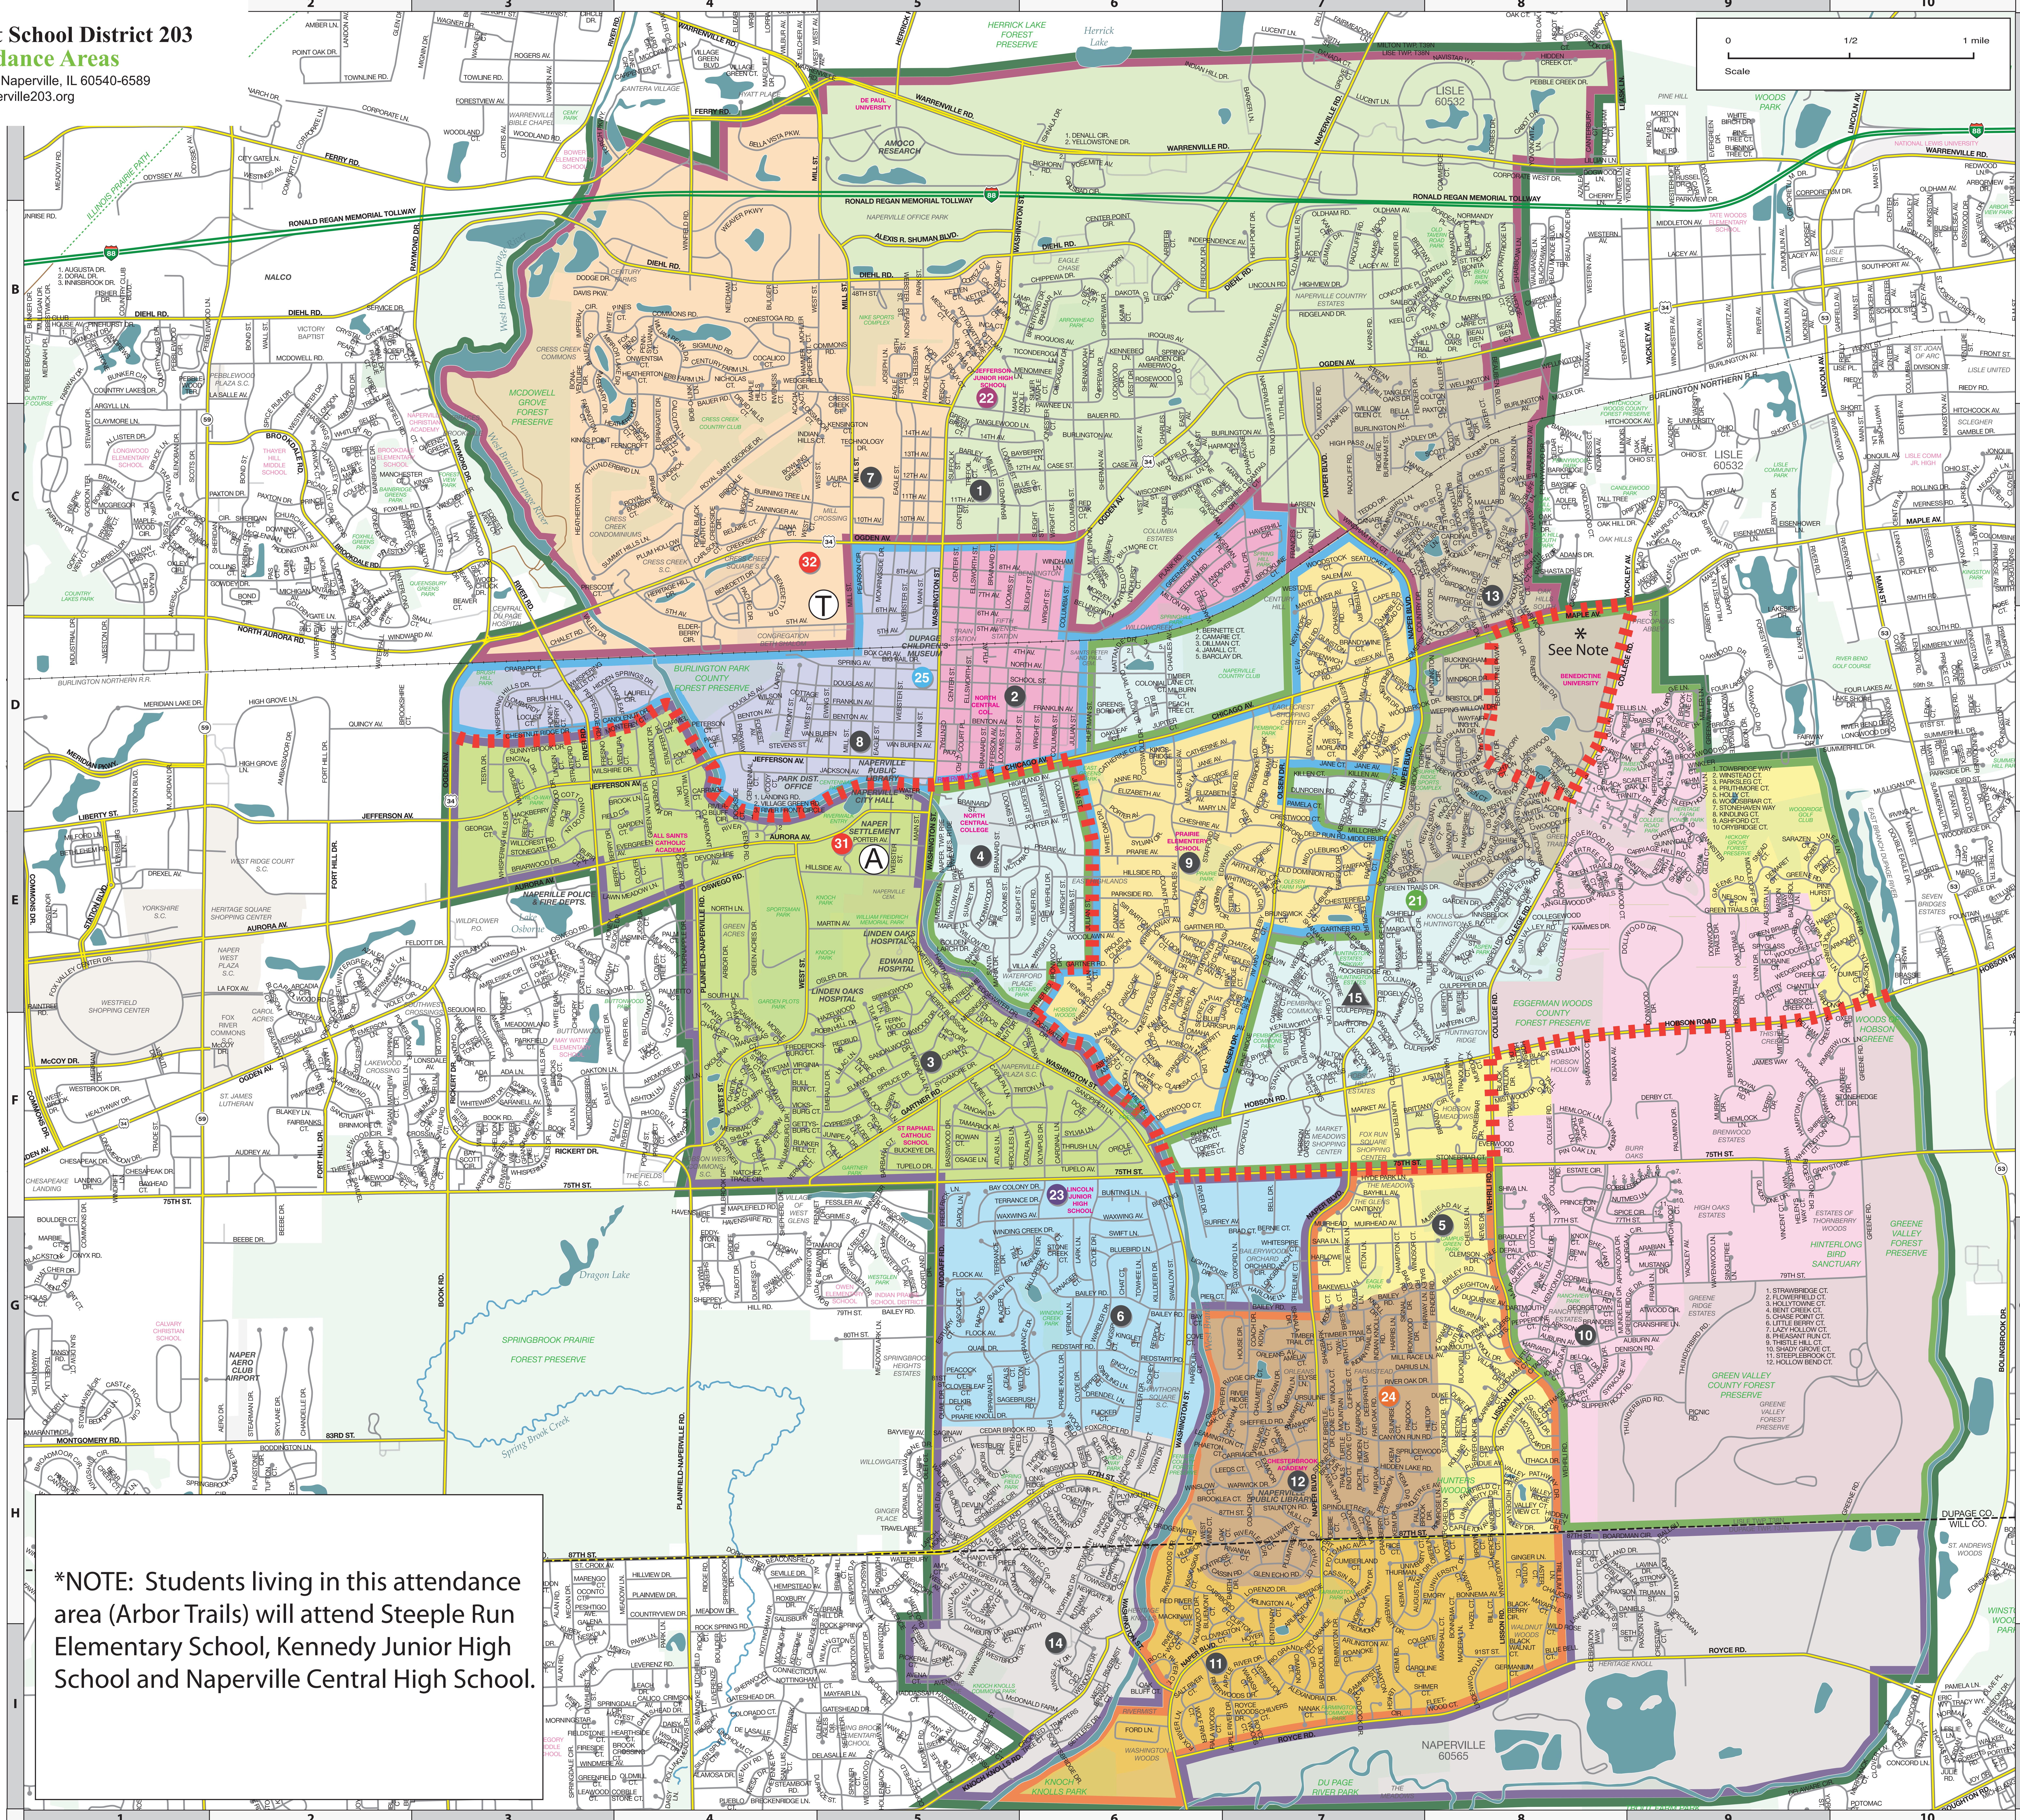

RANCH VIEW ELEMENTARY SCHOOL
1651 Ranch View Dr.
Naperville IL 60565-1755
630-420-6575 Fax 630-420-0915

RIVER WOODS ELEMENTARY SCHOOL
2607 River Woods Dr.
Naperville IL 60565-6336
630-420-6630 Fax 630-420-6961

SCOTT ELEMENTARY SCHOOL
500 Warwick Dr.
Naperville IL 60565-2600
630-420-6477 Fax 630-420-6471

STEEPLE RUN ELEMENTARY SCHOOL
6S151 Steeple Run Dr.
Naperville IL 60540-3899
630-420-6385 Fax 630-420-6935

KINGSLEY ELEMENTARY SCHOOL
2403 Kingsley Dr.
Naperville IL 60565-3254
630-420-3208 Fax 630-420-3213

ANN REID EARLY CHILDHOOD CENTER
1011 S. Naper Blvd.
Naperville, IL 60540
Phone 630-420-6899 Fax 630-637-4033

KENNEDY JUNIOR HIGH SCHOOL
2929 Green Trails Dr.
Lisle IL 60532-6262
630-420-3220 Fax 630-420-6960

JEFFERSON JUNIOR HIGH SCHOOL
1525 N. Loomis St.
Naperville IL 60563-1300
630-420-6363 Fax 630-420-6930

LINCOLN JUNIOR HIGH SCHOOL
1320 S. Olympus Dr.
Naperville IL 60565-6117
630-420-6370 Fax 630-637-4582

MADISON JUNIOR HIGH SCHOOL
1000 River Oak Dr.
Naperville IL 60565-2700
630-420-6400 Fax 630-420-6402

WASHINGTON JUNIOR HIGH SCHOOL
201 N. Washington St.
Naperville IL 60540-4594
630-420-6390 Fax 630-420-6474

NAPERVILLE CENTRAL HIGH SCHOOL
440 W. Aurora Ave.
Naperville IL 60540-6298
630-420-6420 Fax 630-369-6247

NAPERVILLE NORTH HIGH SCHOOL
899 N. Mill St.
Naperville IL 60563-8998
630-420-6480 Fax 630-420-4255

*NOTE: Students living in this attendance area (Arbor Trails) will attend Steeple Run Elementary School, Kennedy Junior High School and Naperville Central High School.